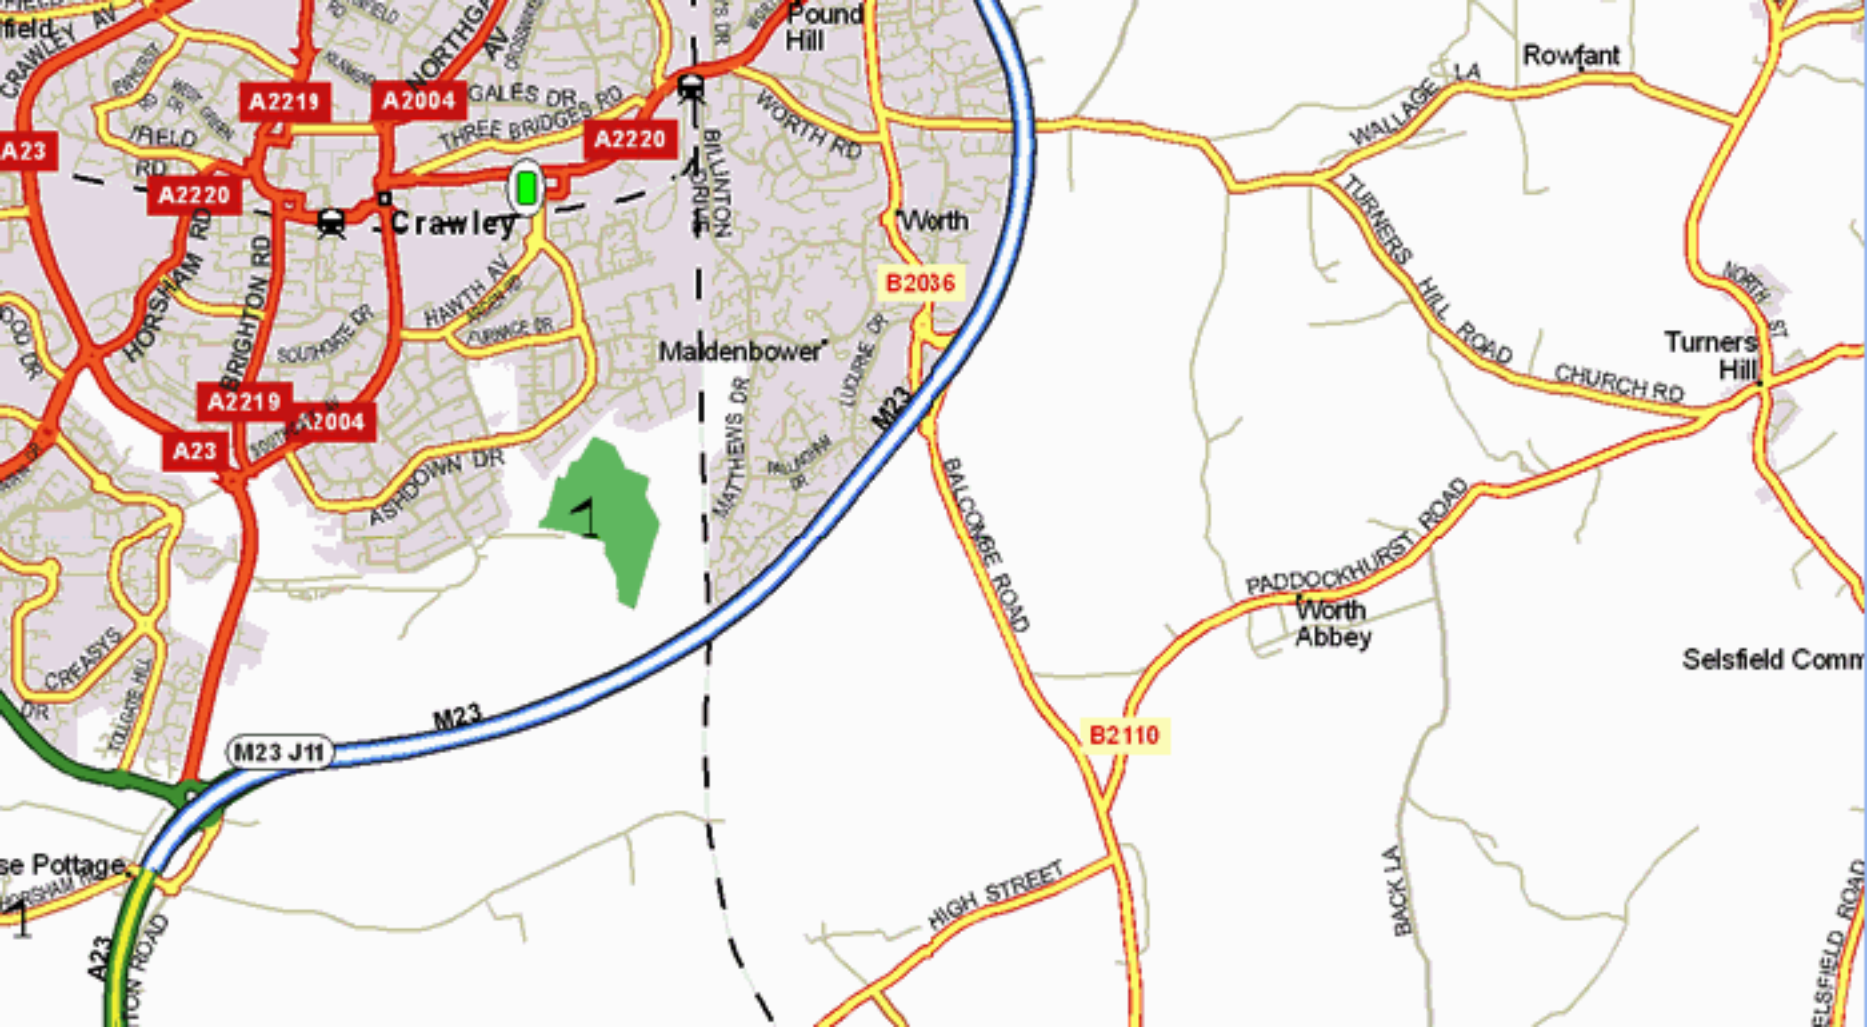

Maiden Bower Community Centre

Maidenbower

A2219

A2004

A2220

A2220

A2219

A2004

A23

B2036

B2110

M23 J11

M23

M23

se Pottage

Map labels include: Crawley, Maldenbower, Worth, Worth Abbey, Rowfant, Turners Hill, Selsfield Comm, Pound Hill, Crawley Hill, Rowfant, Turners Hill, Church Rd, North St, Selsfield Road, Back Ln, High Street, Paddockhurst Road, Balcombe Road, Balcombe Road, M23, M23 J11, A23, A2219, A2004, A2220, B2036, B2110, Crawley, Maldenbower, Worth, Worth Abbey, Rowfant, Turners Hill, Selsfield Comm, Pound Hill, Crawley Hill, Rowfant, Turners Hill, Church Rd, North St, Selsfield Road, Back Ln, High Street, Paddockhurst Road, Balcombe Road, Balcombe Road, M23, M23 J11, A23, A2219, A2004, A2220, B2036, B2110.